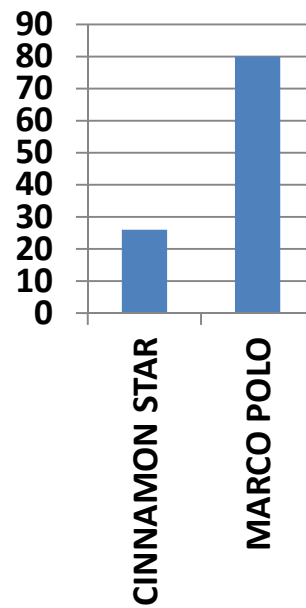

2010 KSU Poinsettia Trials

Score Totals of Consumer Preference Results

Red Cultivars

- N=139: 39 MALE + 100 FEMALE
- Participants ranked top 5; points assigned with 5=favorite and totals tallied
- AVERAGE Date of Birth = 1969

Score Totals, Consumer Preference Pink Cultivars

Score Totals Consumer Preference White Cultivars

- N=139: 39 MALE + 100 FEMALE
- Participants ranked top 2 in each category; points assigned with 2=favorite and totals tallied
- AVERAGE Date of Birth = 1969

MARBLE CULTIVARS

VARIGATED CULTIVARS

CINNAMON CULTIVARS

SPECIPINK CULTIVARS

CRINKLED CULTIVARS

- N=139: 39 MALE + 100 FEMALE
- Participants ranked top pick in each category
- AVERAGE Date of Birth = 1969