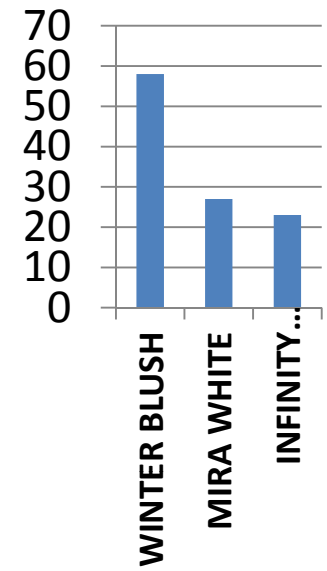

2010 KSU Poinsettia Trials

Score Totals of Consumer Preference Results

Red Cultivars

- N=139: 39 MALE + 100 FEMALE
- Participants ranked top 5; points assigned with 5=favorite and totals tallied
- AVERAGE Date of Birth = 1969

Score Totals, Consumer Preference Pink Cultivars

Score Totals Consumer Preference White Cultivars

- N=139: 39 MALE + 100 FEMALE
- Participants ranked top 2 in each category; points assigned with 2=favorite and totals tallied
- AVERAGE Date of Birth = 1969

MARBLE CULTIVARS

VARIGATED CULTIVARS

CINNAMON CULTIVARS

SPECIPINK CULTIVARS

CRINKLED CULTIVARS

- N=139: 39 MALE + 100 FEMALE
- Participants ranked top pick in each category
- AVERAGE Date of Birth = 1969