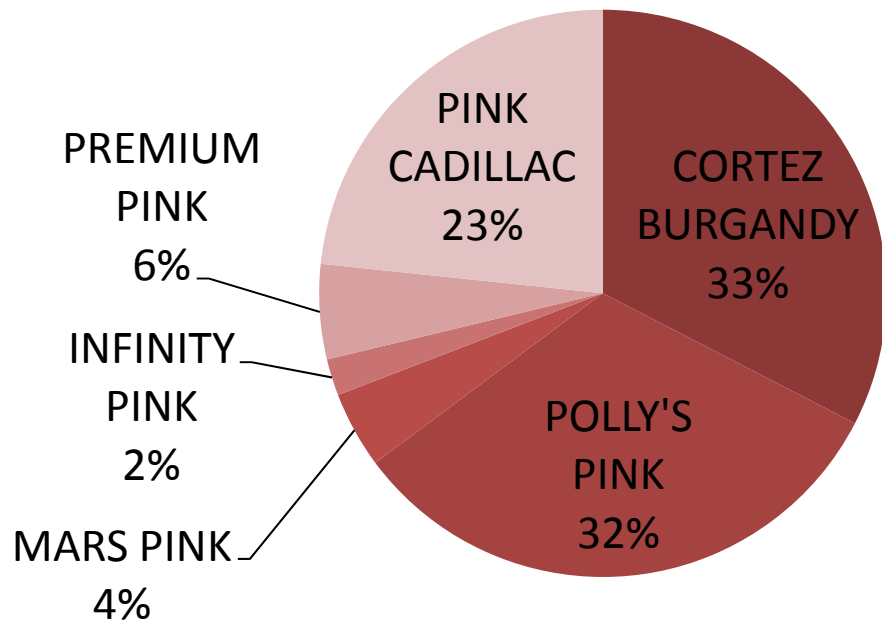

2010 KSU Poinsettia Trials

Score Totals of Consumer Preference Results

Red Cultivars

- N=139: 39 MALE + 100 FEMALE
- Participants ranked top 5; points assigned with 5=favorite and totals tallied
- AVERAGE Date of Birth = 1969

Score Totals, Consumer Preference Pink Cultivars

Score Totals Consumer Preference White Cultivars

- N=139: 39 MALE + 100 FEMALE
- Participants ranked top 2 in each category; points assigned with 2=favorite and totals tallied
- AVERAGE Date of Birth = 1969