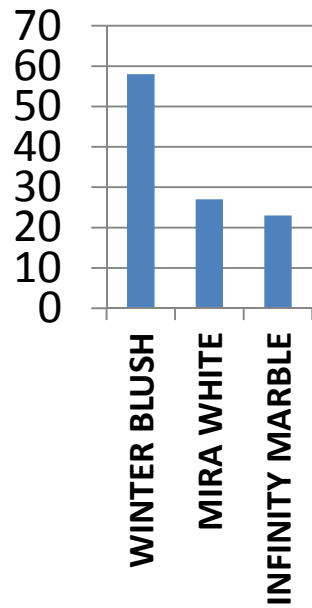

2010 KSU Poinsettia Trials

Score Totals of Consumer Preference Results

Red Cultivars

- N=139: 39 MALE + 100 FEMALE
- Participants ranked top 5; points assigned with 5=favorite and totals tallied
- AVERAGE Date of Birth = 1969

Score Totals, Consumer Preference Pink Cultivars

Score Totals Consumer Preference White Cultivars

- N=139: 39 MALE + 100 FEMALE
- Participants ranked top 2 in each category; points assigned with 2=favorite and totals tallied
- AVERAGE Date of Birth = 1969

MARBLE CULTIVARS

VARIGATED CULTIVARS

CINNAMON CULTIVARS

SPECIPINK CULTIVARS

CRINKLED CULTIVARS

- N=139: 39 MALE + 100 FEMALE
- Participants ranked top pick in each category
- AVERAGE Date of Birth = 1969