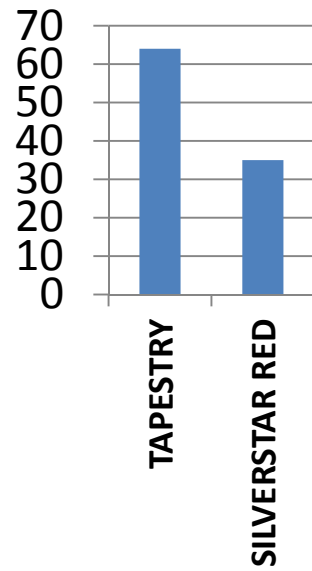

2010 KSU Poinsettia Trials

Score Totals of Consumer Preference Results

Red Cultivars

- N=139: 39 MALE + 100 FEMALE
- Participants ranked top 5; points assigned with 5=favorite and totals tallied
- AVERAGE Date of Birth = 1969

Score Totals, Consumer Preference Pink Cultivars

Score Totals Consumer Preference White Cultivars

- N=139: 39 MALE + 100 FEMALE
- Participants ranked top 2 in each category; points assigned with 2=favorite and totals tallied
- AVERAGE Date of Birth = 1969

MARBLE CULTIVARS

VARIGATED CULTIVARS

CINNAMON CULTIVARS

SPECIPINK CULTIVARS

CRINKLED CULTIVARS

- N=139: 39 MALE + 100 FEMALE
- Participants ranked top pick in each category
- AVERAGE Date of Birth = 1969