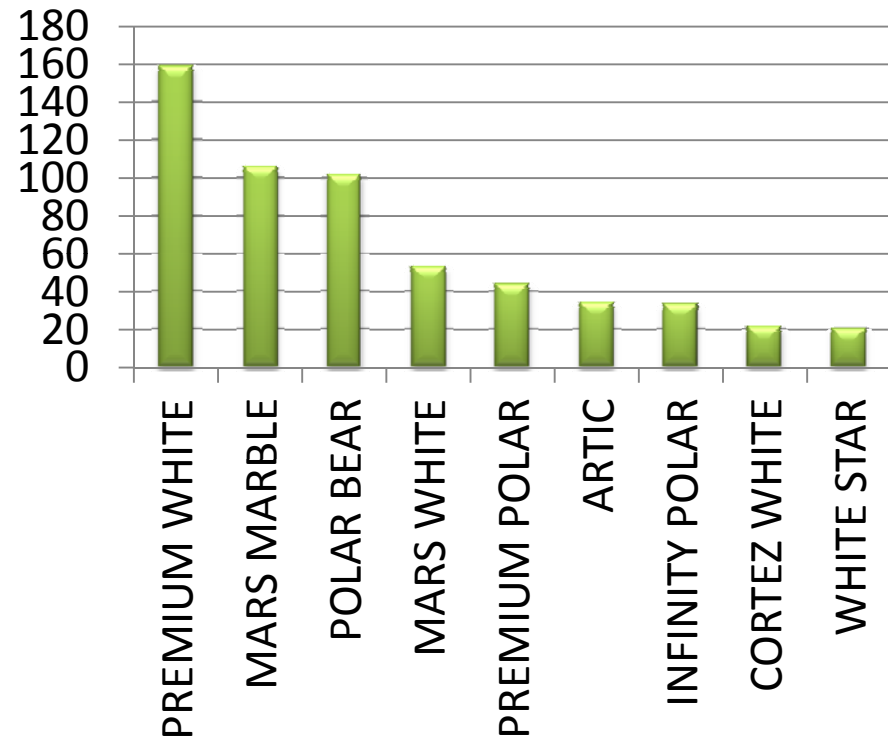

2010 KSU Poinsettia Trials

Score Totals of Consumer Preference Results

Red Cultivars

- N=139: 39 MALE + 100 FEMALE
- Participants ranked top 5; points assigned with 5=favorite and totals tallied
- AVERAGE Date of Birth = 1969

Score Totals, Consumer Preference Pink Cultivars

Score Totals Consumer Preference White Cultivars

- N=139: 39 MALE + 100 FEMALE
- Participants ranked top 2 in each category; points assigned with 2=favorite and totals tallied
- AVERAGE Date of Birth = 1969