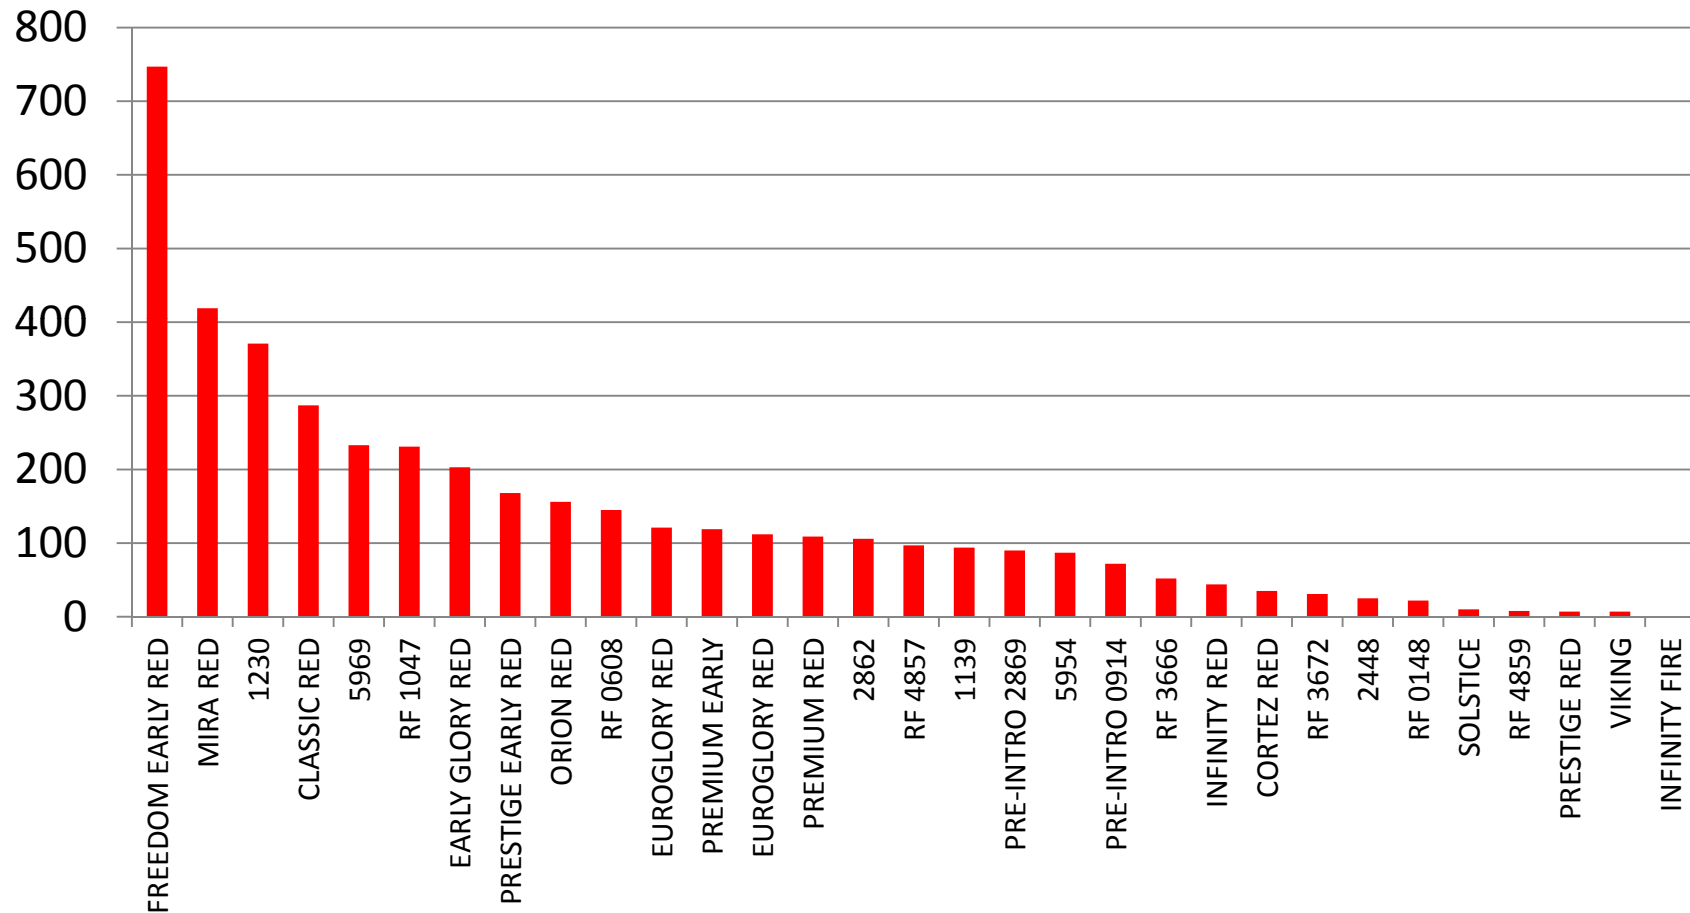

2010 KSU Poinsettia Trials

Score Totals of Consumer Preference Results

Red Cultivars

- N=139: 39 MALE + 100 FEMALE
- Participants ranked top 5; points assigned with 5=favorite and totals tallied
- AVERAGE Date of Birth = 1969

Score Totals, Consumer Preference Pink Cultivars

Score Totals Consumer Preference White Cultivars

- N=139: 39 MALE + 100 FEMALE
- Participants ranked top 2 in each category; points assigned with 2=favorite and totals tallied
- AVERAGE Date of Birth = 1969