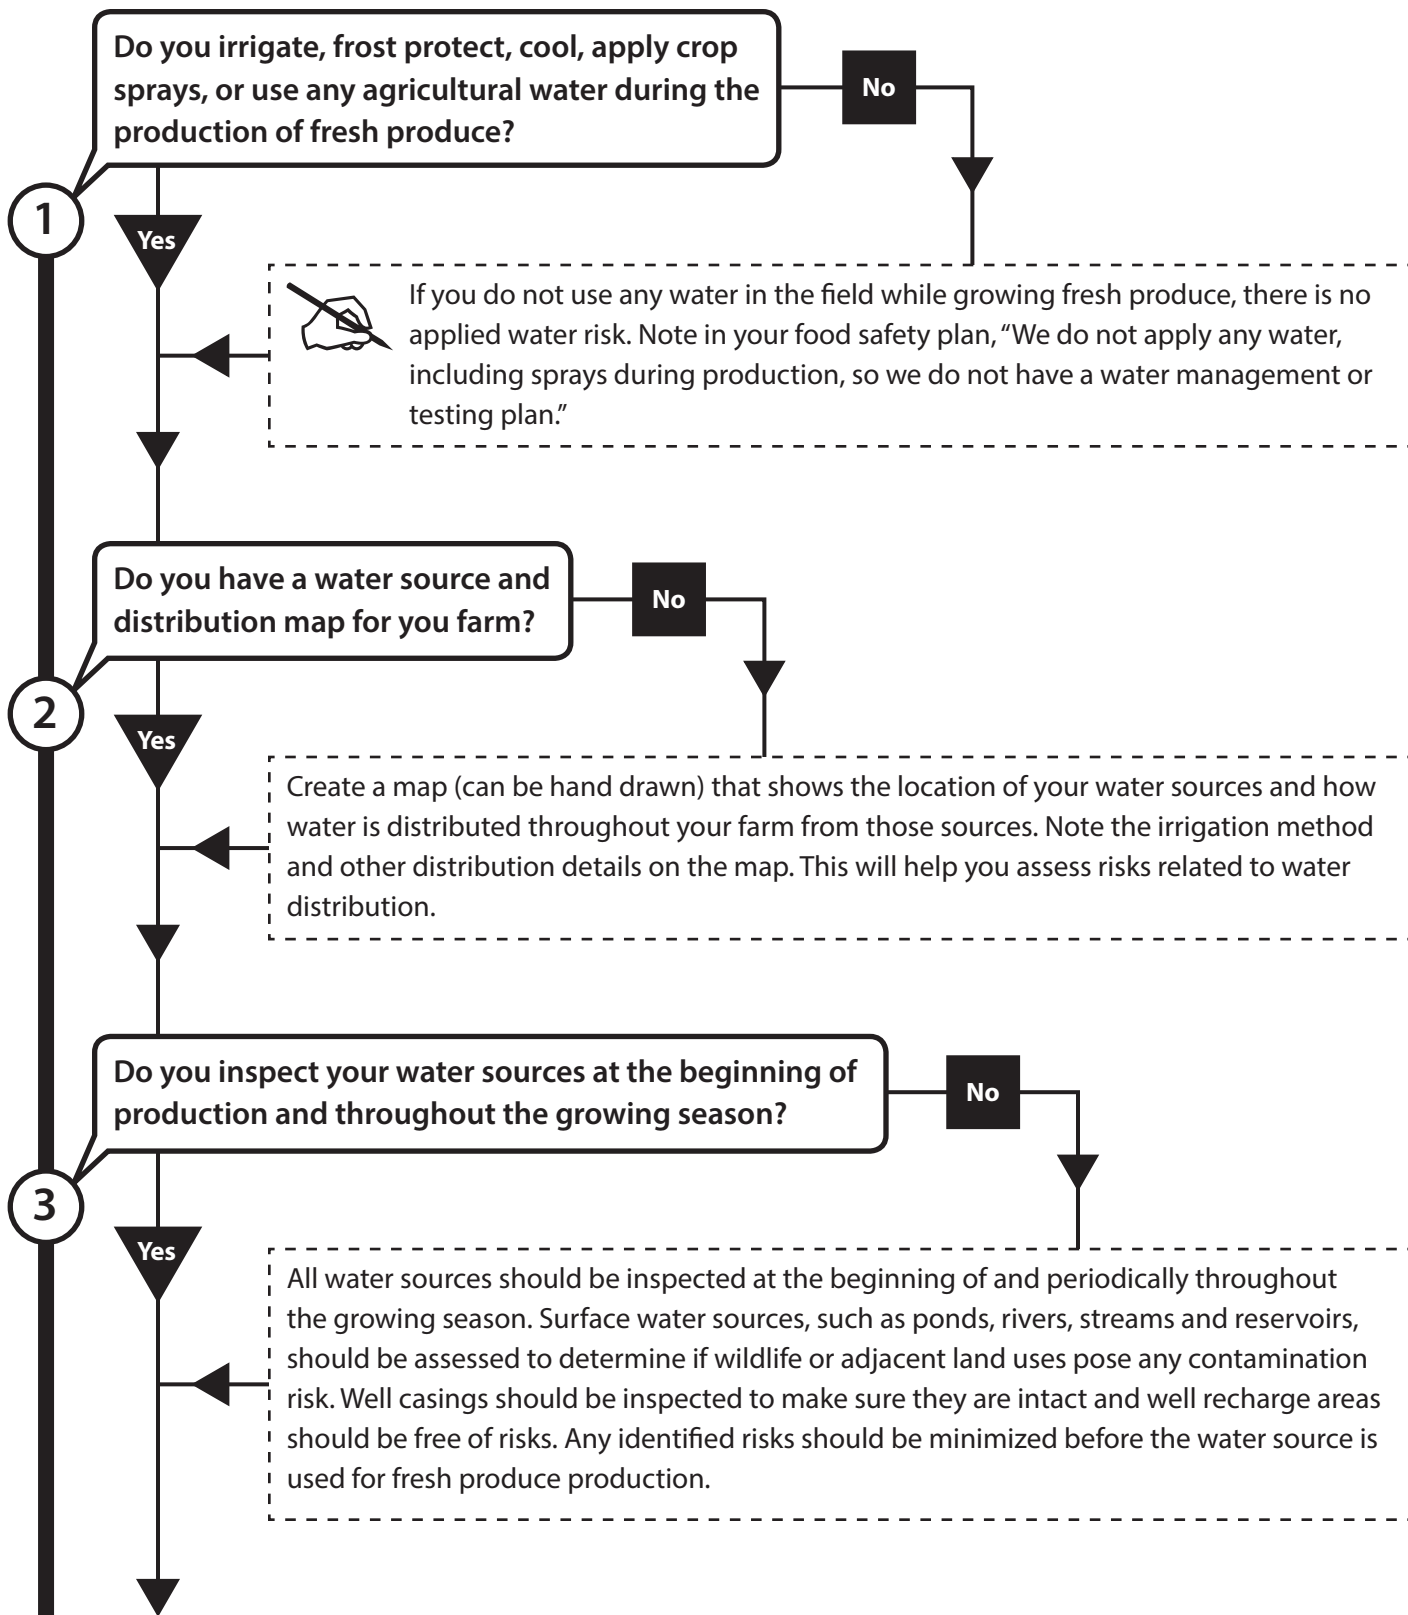

Agricultural Water for Production Decision Tree

Agricultural Water for Production Decision Tree

Agricultural Water for Production Decision Tree